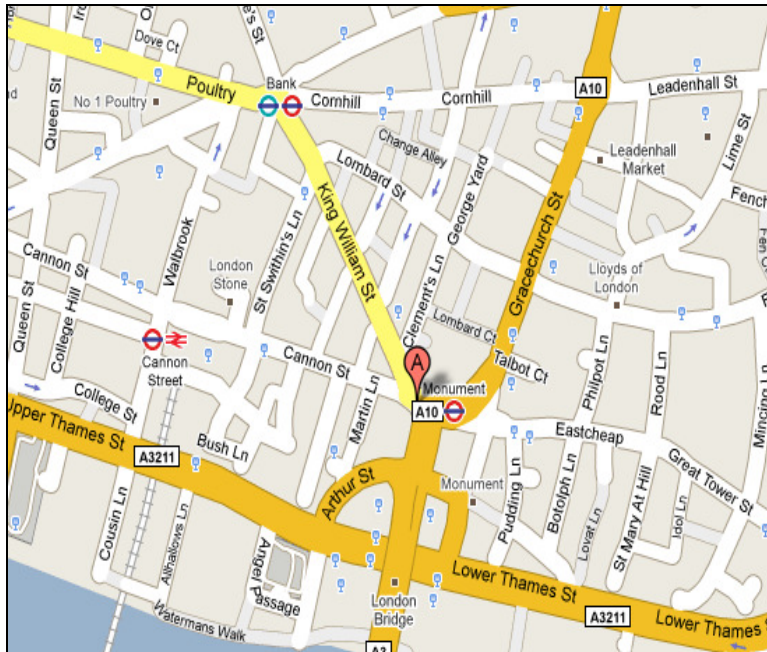

**Regus Meeting Rooms
LONDON, Monument
68 King William Street
London
EC4N 7DZ**

Tel: 0207 9592200

Directions

By Air:

FROM HEATHROW AIRPORT

Take the Piccadilly line to Holborn. Change onto the Central line and travel east to Bank station.

Take the Heathrow Express to Paddington Station. Then take the Metropolitan or Circle Line to Liverpool St and change to the Central Line to Bank Station.

FROM GATWICK AIRPORT

Take the Gatwick Express to Victoria. Change onto the District line and travel east to Monument.

FROM LONDON CITY AIRPORT

Take the airport shuttle (every 15 minutes) to Canary Wharf. Take the Docklands Light Railway (DLR) to Bank station.

By Public Transport:

The centre may be reached by underground using the Central or Northern line to Bank and the District or Circle line to Monument.